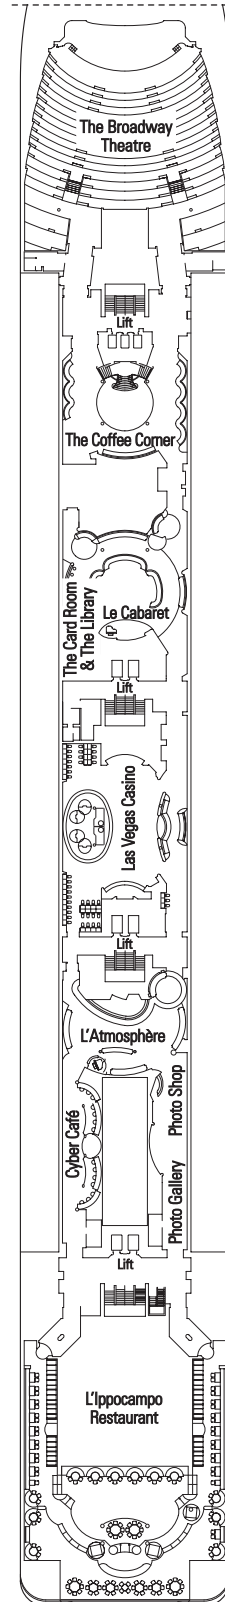

DECK 6
PUCCINI