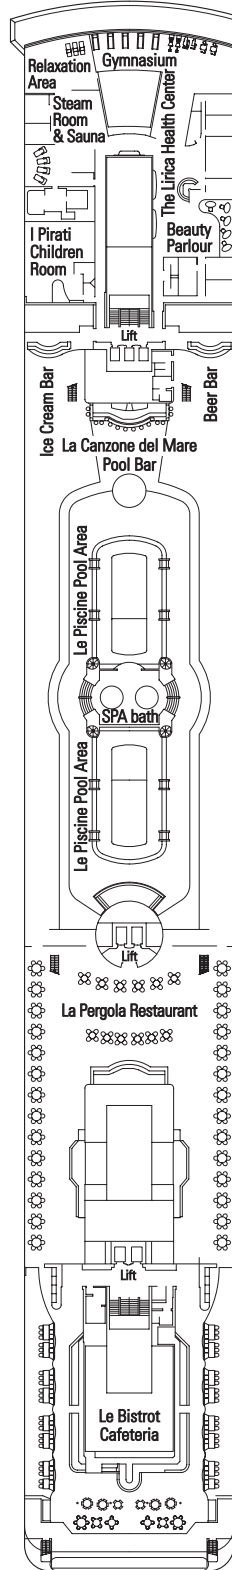

MSC LIRICA DECK PLANS

- Deck Minigolf/Sun Deck
- Deck Rossini
- Deck Vivaldi
- Deck Bellini
- Deck Albinoni
- Deck Paganini
- Deck Scarlatti
- Deck Puccini
- Deck Verdi

780 Cabins - 2069 Guests

DECK 13
MINIGOLF/SUN DECK

DECK 12
ROSSINI

DECK 11
VIVALDI

DECK 10
BELLINI

ACCOMMODATION

1	Inside 2 lower beds	7	Outside 2 lower beds
2	Inside 2 lower beds	8	Outside 2 lower beds
3	Inside 2 lower beds	9	Outside 2 lower beds
4	Inside 2 lower beds	10	Outside 2 lower beds
5	Inside 2 lower beds	11	Suite with balcony
6*	Outside 2 lower beds		

- 3rd bed available in Cat 1-2-3-4-7-8-9-10-11
- 4th bed available in Cat. 1-2-3-4-8-9-10
- All cabins have two single beds convertible to a double bed except in cabins for people with disabilities (H).
- * Certain cabins have restricted views.

CABIN TYPES

- ▲ Sofa bed
- 3rd beds are bunks
- 3rd & 4th beds are bunks
- Y Connecting cabins
- H Cabins for people with disabilities
- FC. Family Cabin

The above information may change at the time of booking