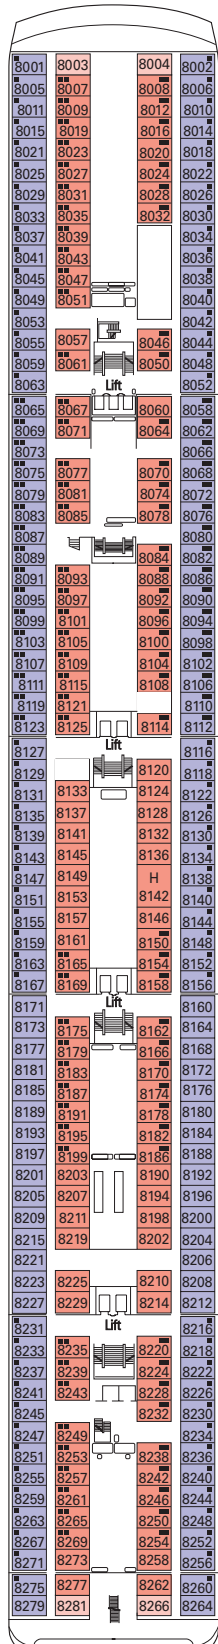

DECK 8
PAGANINI