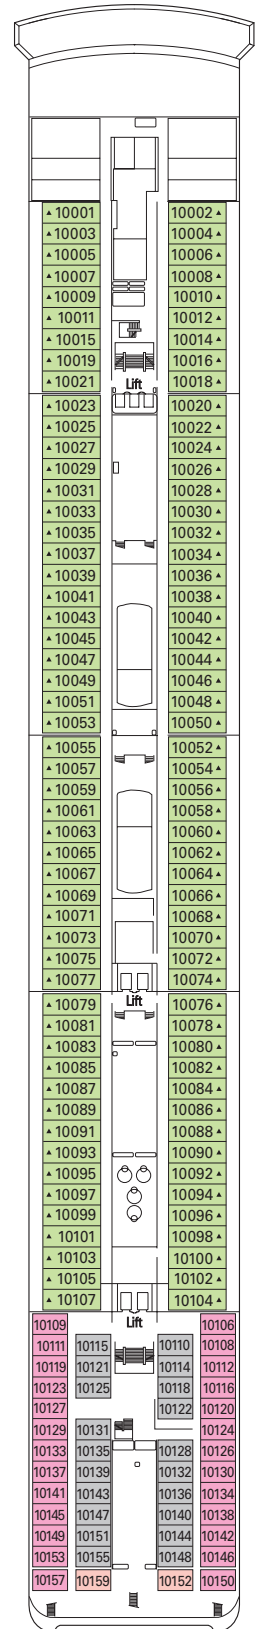

MSC LIRICA DECK PLANS

- Deck Minigolf/Sun Deck
- Deck Rossini
- Deck Vivaldi
- Deck Bellini
- Deck Albinoni
- Deck Paganini
- Deck Scarlatti
- Deck Puccini
- Deck Verdi

780 Cabins - 2069 Guests

DECK 13
MINIGOLF/SUN DECK

DECK 12
ROSSINI

DECK 11
VIVALDI

DECK 10
BELLINI

ACCOMMODATION

1	Inside 2 lower beds	7	Outside 2 lower beds
2	Inside 2 lower beds	8	Outside 2 lower beds
3	Inside 2 lower beds	9	Outside 2 lower beds
4	Inside 2 lower beds	10	Outside 2 lower beds
5	Inside 2 lower beds	11	Suite with balcony
6*	Outside 2 lower beds		

- 3rd bed available in Cat 1-2-3-4-7-8-9-10-11
- 4th bed available in Cat. 1-2-3-4-8-9-10
- All cabins have two single beds convertible to a double bed except in cabins for people with disabilities (H).
- * Certain cabins have restricted views.

CABIN TYPES

- ▲ Sofa bed
- 3rd beds are bunks
- 3rd & 4th beds are bunks
- Y Connecting cabins
- H Cabins for people with disabilities
- FC. Family Cabin

The above information may change at the time of booking