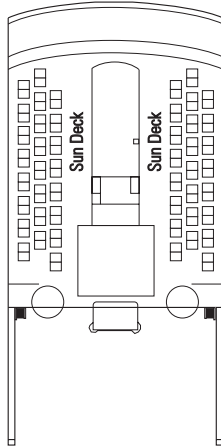

MSC LIRICA DECK PLANS

- Deck Minigolf/Sun Deck
- Deck Rossini
- Deck Vivaldi
- Deck Bellini
- Deck Albinoni
- Deck Paganini
- Deck Scarlatti
- Deck Puccini
- Deck Verdi

780 Cabins - 2069 Guests

DECK 13
MINIGOLF/SUN DECK

DECK 12
ROSSINI

DECK 11
VIVALDI

DECK 10
BELLINI

ACCOMMODATION

1	Inside 2 lower beds	7	Outside 2 lower beds
2	Inside 2 lower beds	8	Outside 2 lower beds
3	Inside 2 lower beds	9	Outside 2 lower beds
4	Inside 2 lower beds	10	Outside 2 lower beds
5	Inside 2 lower beds	11	Suite with balcony
6*	Outside 2 lower beds		

- 3rd bed available in Cat 1-2-3-4-7-8-9-10-11
- 4th bed available in Cat. 1-2-3-4-8-9-10
- All cabins have two single beds convertible to a double bed except in cabins for people with disabilities (H).
- * Certain cabins have restricted views.

CABIN TYPES

- ▲ Sofa bed
- 3rd beds are bunks
- 3rd & 4th beds are bunks
- Y Connecting cabins
- H Cabins for people with disabilities
- FC. Family Cabin

The above information may change at the time of booking