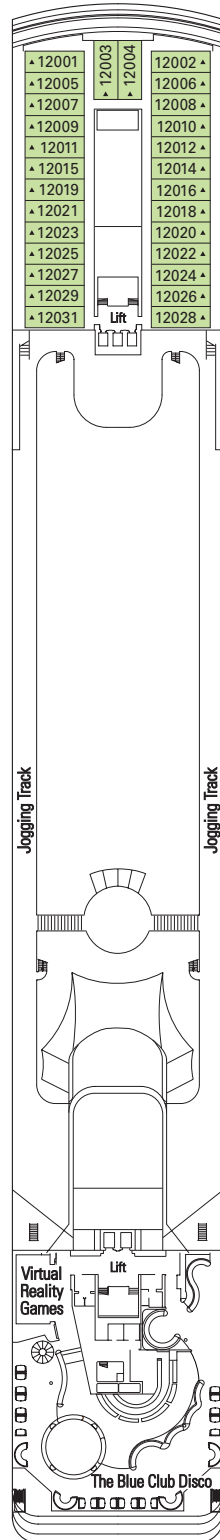

MSC LIRICA DECK PLANS

- Deck Minigolf/Sun Deck
- Deck Rossini
- Deck Vivaldi
- Deck Bellini
- Deck Albinoni
- Deck Paganini
- Deck Scarlatti
- Deck Puccini
- Deck Verdi

780 Cabins - 2069 Guests

DECK 13
MINIGOLF/SUN DECK

DECK 12
ROSSINI

DECK 11
VIVALDI

DECK 10
BELLINI

ACCOMMODATION

1	Inside 2 lower beds	7	Outside 2 lower beds
2	Inside 2 lower beds	8	Outside 2 lower beds
3	Inside 2 lower beds	9	Outside 2 lower beds
4	Inside 2 lower beds	10	Outside 2 lower beds
5	Inside 2 lower beds	11	Suite with balcony
6*	Outside 2 lower beds		

- 3rd bed available in Cat 1-2-3-4-7-8-9-10-11
- 4th bed available in Cat. 1-2-3-4-8-9-10
- All cabins have two single beds convertible to a double bed except in cabins for people with disabilities (H).
- * Certain cabins have restricted views.

CABIN TYPES

- ▲ Sofa bed
- 3rd beds are bunks
- 3rd & 4th beds are bunks
- Y Connecting cabins
- H Cabins for people with disabilities
- FC. Family Cabin

The above information may change at the time of booking