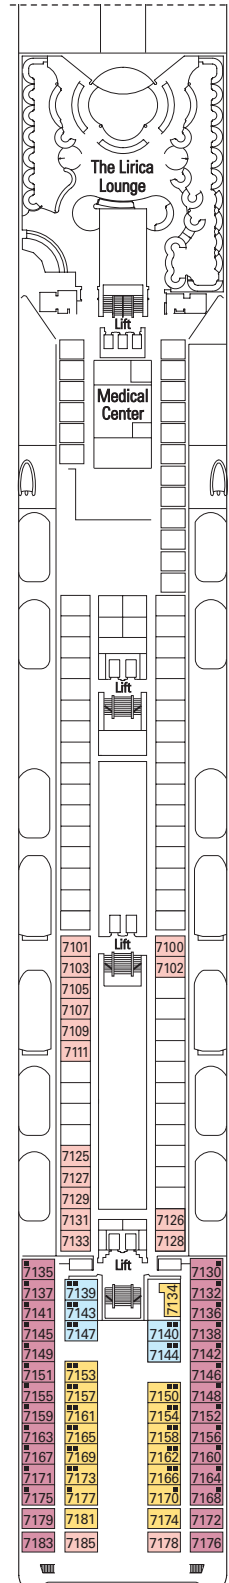

DECK 7
SCARLATTI