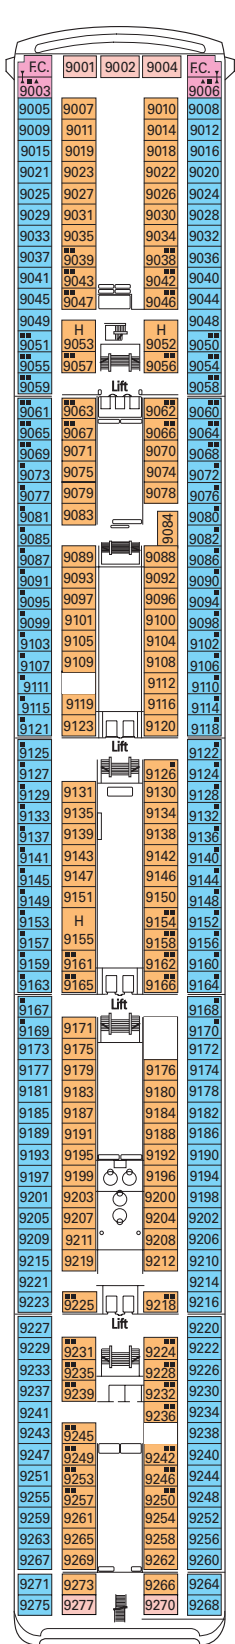

MSC LIRICA DECK PLANS

- Deck Minigolf/Sun Deck
- Deck Rossini
- Deck Vivaldi
- Deck Bellini
- Deck Albinoni
- Deck Paganini
- Deck Scarlatti
- Deck Puccini
- Deck Verdi

780 Cabins - 2069 Guests

DECK 13
MINIGOLF/SUN DECK

DECK 12
ROSSINI

DECK 11
VIVALDI

DECK 10
BELLINI

ACCOMMODATION

1	Inside 2 lower beds	7	Outside 2 lower beds
2	Inside 2 lower beds	8	Outside 2 lower beds
3	Inside 2 lower beds	9	Outside 2 lower beds
4	Inside 2 lower beds	10	Outside 2 lower beds
5	Inside 2 lower beds	11	Suite with balcony
6*	Outside 2 lower beds		

- 3rd bed available in Cat 1-2-3-4-7-8-9-10-11
- 4th bed available in Cat. 1-2-3-4-8-9-10
- All cabins have two single beds convertible to a double bed except in cabins for people with disabilities (H).
- * Certain cabins have restricted views.

CABIN TYPES

- ▲ Sofa bed
- 3rd beds are bunks
- 3rd & 4th beds are bunks
- Y Connecting cabins
- H Cabins for people with disabilities
- FC. Family Cabin

The above information may change at the time of booking